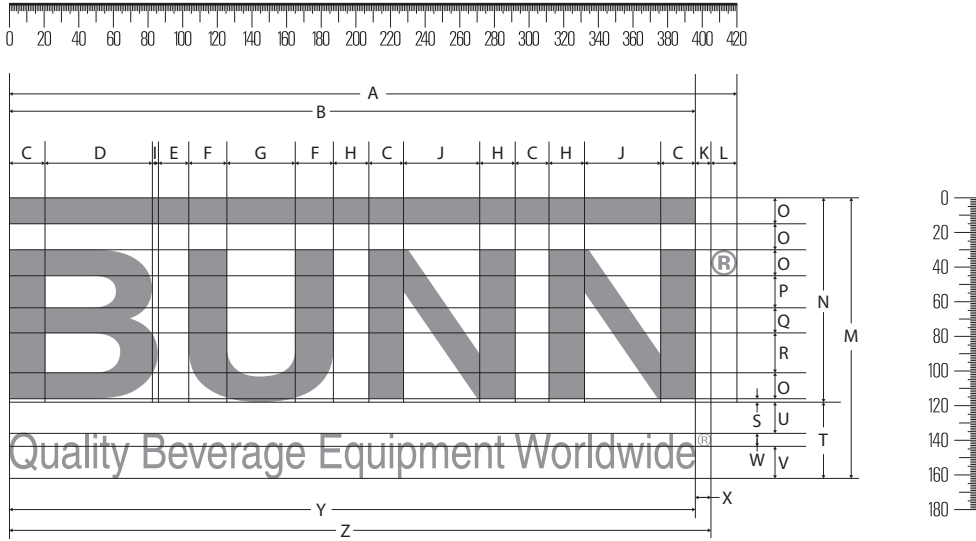

## KEY TO DIMENSIONS

### Logo, Tagline & Registration

**A** 420 units (horizontal) X **M** 162 units (verticle)