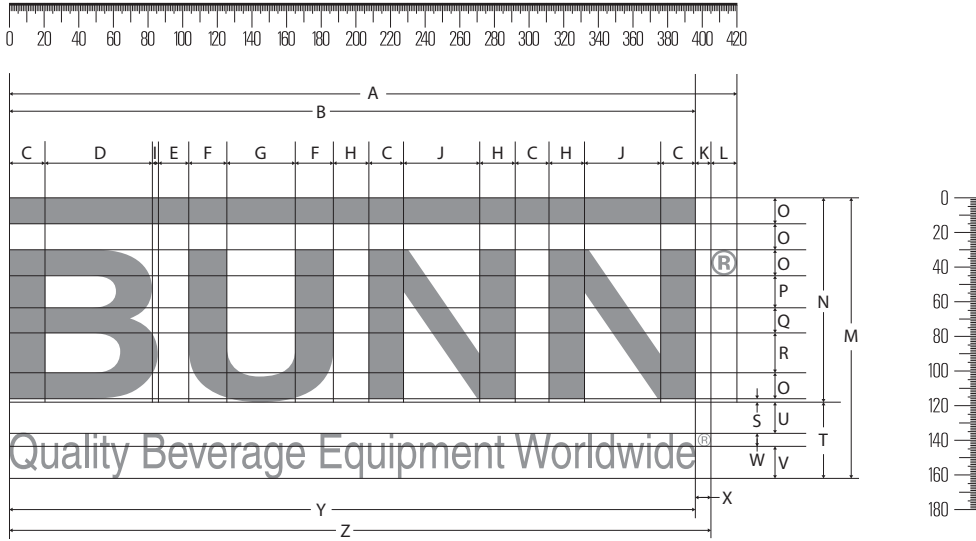

BUNN Logo Relative Design & Proportions

KEY TO DIMENSIONS

Logo, Tagline & Registration

A 420 units (horizontal) X **M** 162 units (verticle)

Registration Symbol

K 9 units

L 15 units

BUNN & Rule Line

B 396 units (horizontal)

N 118 units (verticle)

C 20 units x 4

O 15 units x 4

D 62 units

P 19 units

E 17.5 units

Q 14 units

F 22 units x 2

R 23 units

G 39.5 units

S 2 units

H 20.5 units x 3

I 3.5 units

J 44 units x 2

Tag Line & Registration